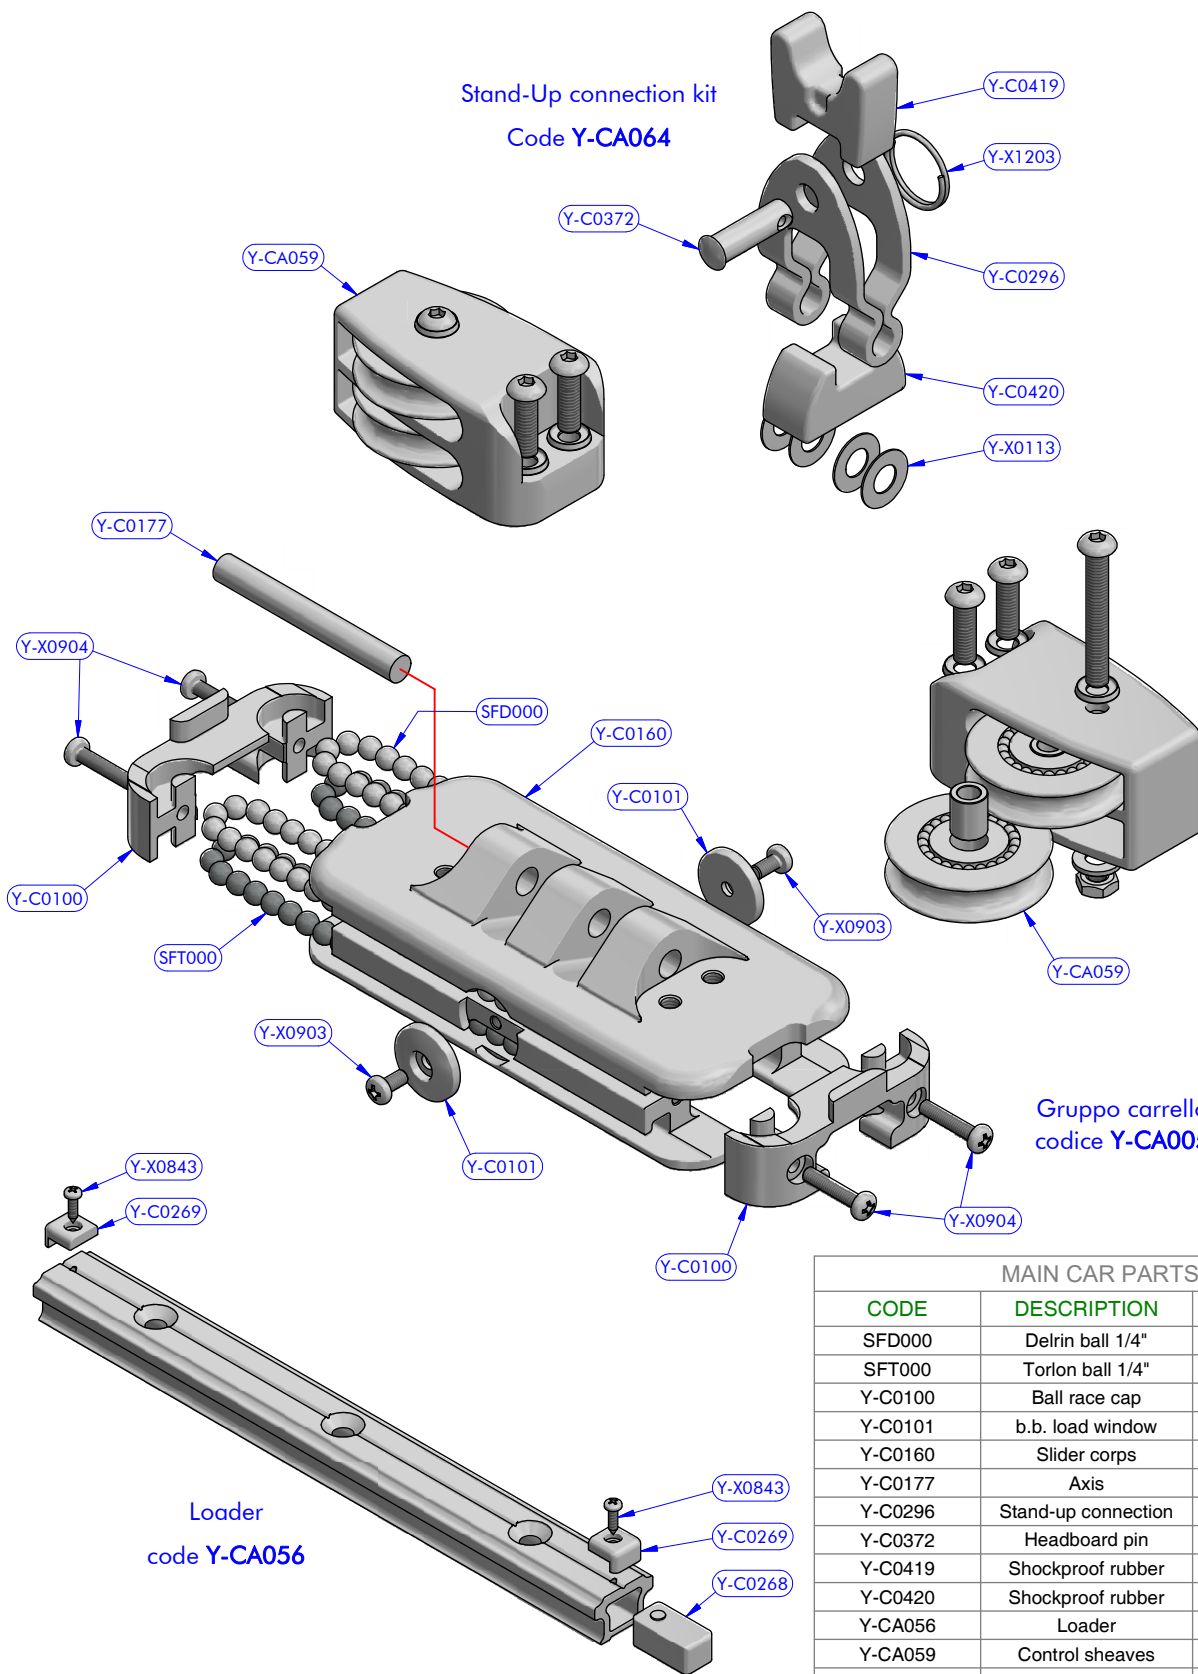

Stand-Up connection kit
Code Y-CA064

Gruppo carrello
codice Y-CA005

MAIN CAR PARTS LIST			
CODE	DESCRIPTION	MATERIAL	Q.TY
SFD000	Delrin ball 1/4"	Plastic	86
SFT000	Torlon ball 1/4"	Plastic	86
Y-C0100	Ball race cap	Plastic	2
Y-C0101	b.b. load window	Plastic	2
Y-C0160	Slider corps	Aluminium	1
Y-C0177	Axis	S.Steel	1
Y-C0296	Stand-up connection	S.Steel	1
Y-C0372	Headboard pin	S.Steel	1
Y-C0419	Shockproof rubber	Plastic	1
Y-C0420	Shockproof rubber	Plastic	1
Y-CA056	Loader	Various	1
Y-CA059	Control sheaves	Various	2
Y-X0113	Washer	Tufnol	4
Y-X0903	Screw	S.Steel	2
Y-X0904	Screw	S.Steel	4
Y-X1203	Slit ring	S.Steel	1

LOADER PARTS LIST			
CODE	DESCRIPTION	MATERIAL	Q.TY
Y-C0268	Track joint	Plastic	1
Y-C0269	Safety car stop	Plastic	2
Y-X0843	Self-tapping screw	S.Steel	2